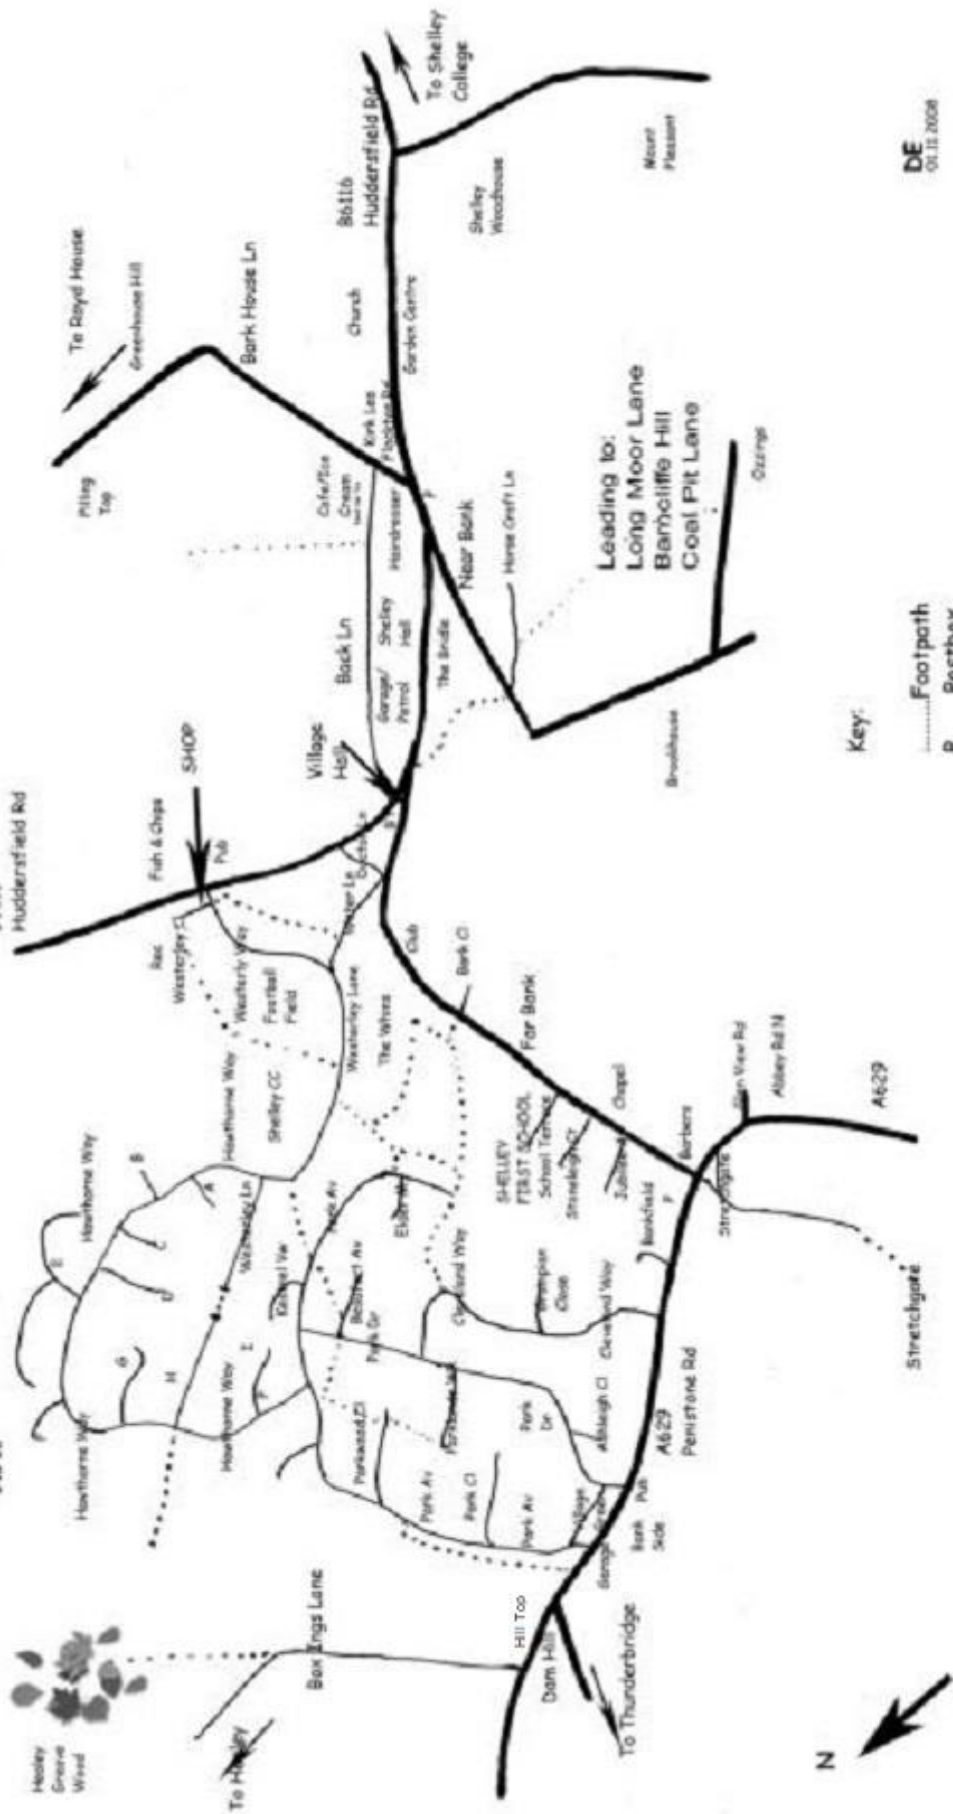

Little Railway, BIG Adventures!

The home of 

WHISTLESTOP VALLEY

Park Mill Way | Clayton West | West Yorkshire | HD8 9XJ

SHELLEY

Not to scale

- Hawthorne Way Nos
- A 220-236
 - B 223-231
 - C 194-195
 - D 132-150
 - E 71-105
 - F 43-55
 - G 74-108
 - H 34-56
 - I 10-18